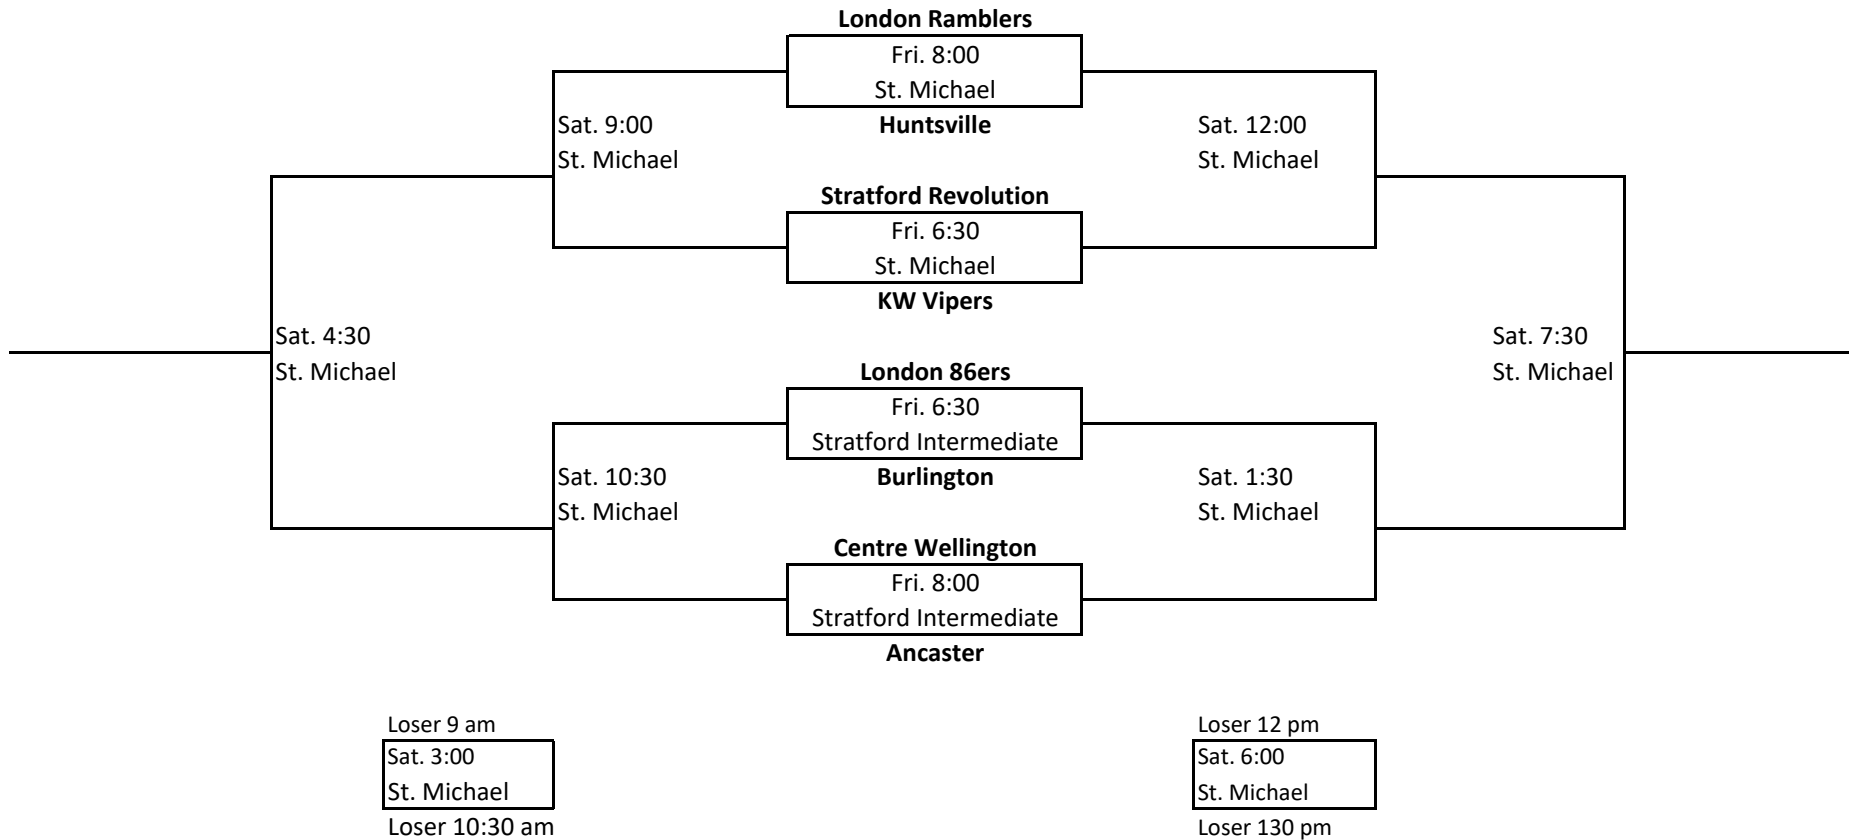

STRATFORD REVOLUTION U19 MARCH MADNESS DRAW

March 24/25

Locations

St. Michael CSS - 240 Oakdale Ave (Enter from back parking lot)

Stratford Intermediate - 60 St. Andrew St. (Enter from parking lot on Worsley St. - Come up stairs)

NOTES

Top team of draw is home team

Bring your own basketball for warm-up